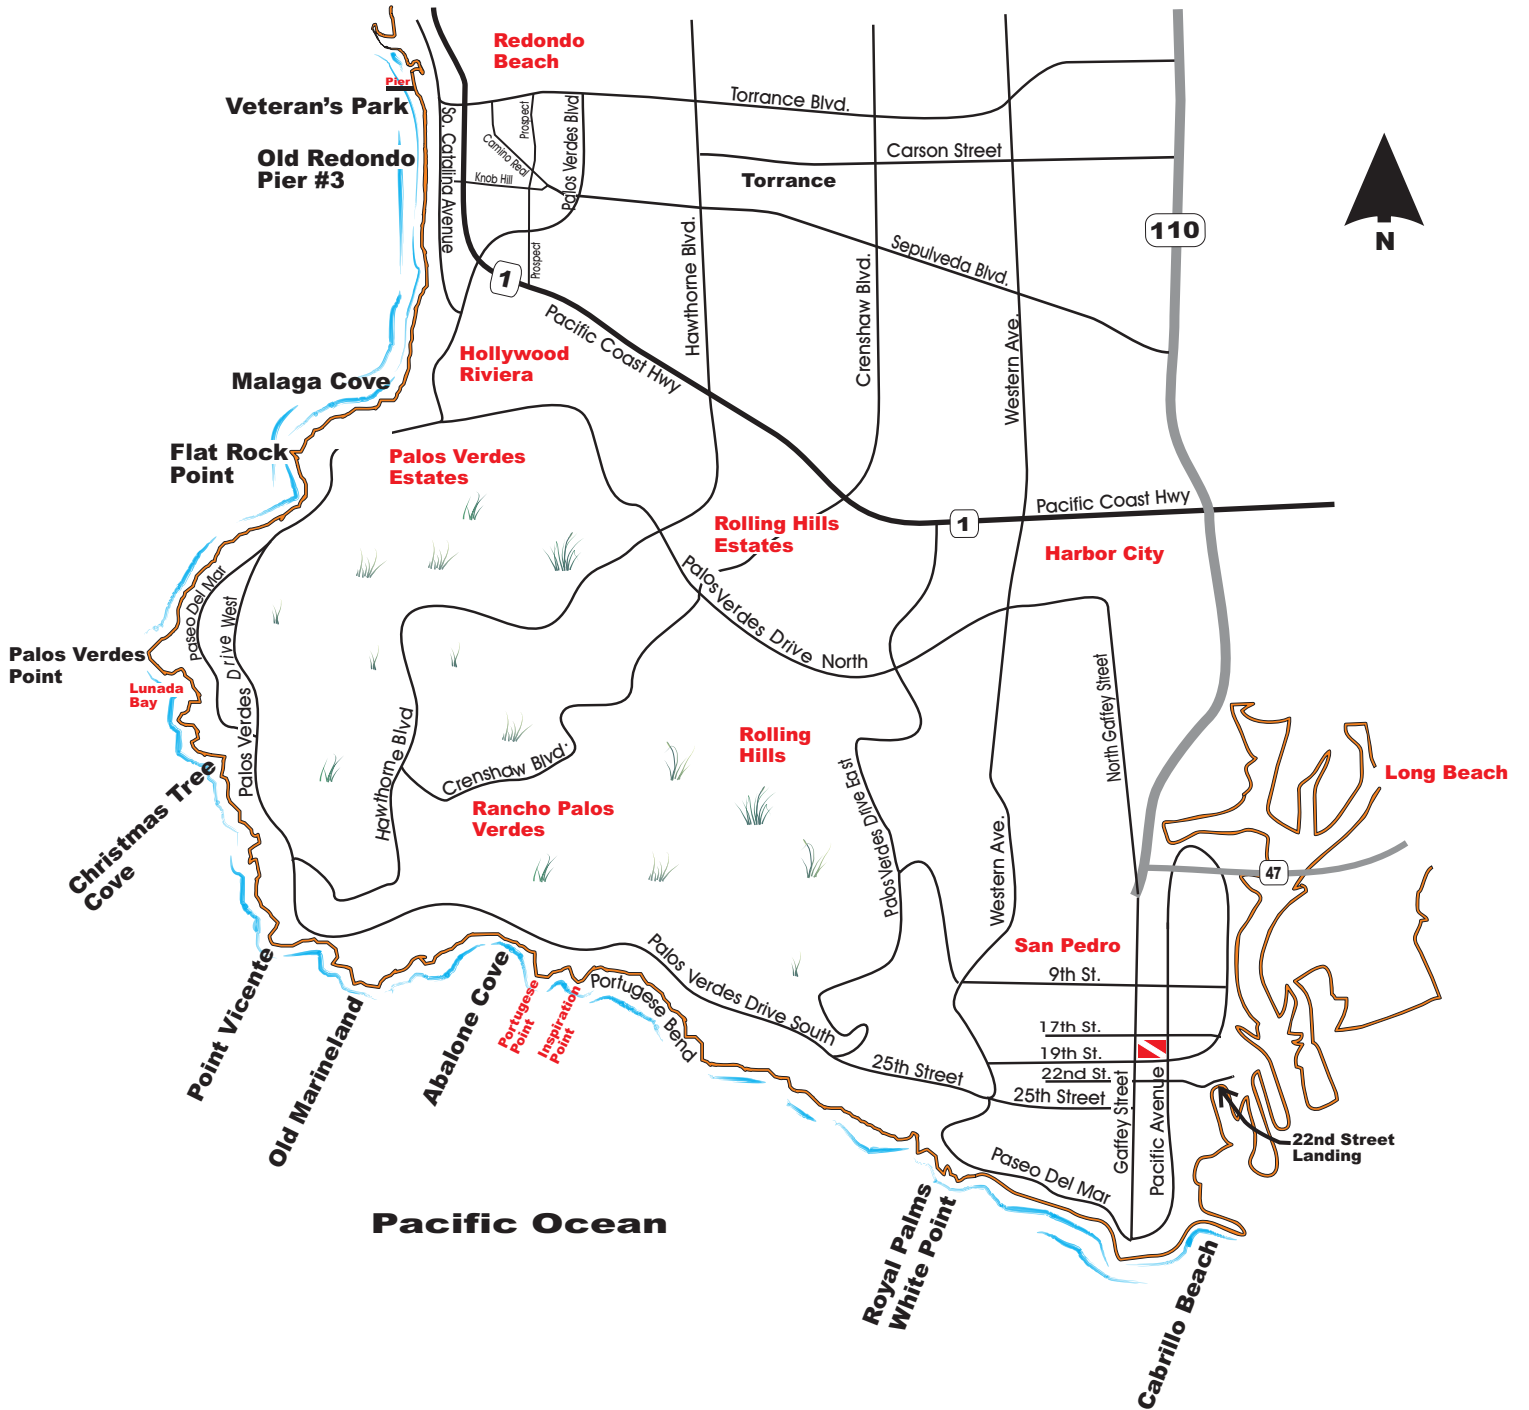

PACIFIC WILDERNESS

1719 SO. PACIFIC AVE. (310) 833-2422
SAN PEDRO, CA.

PALOS VERDES AREA

SOUTH BAY / PALOS VERDES BEACH DIVE SPOTS

Courtesy of Pacific Wilderness
1719 South Pacific Ave., San Pedro, CA 310-833-2422

www.PacificWilderness.com